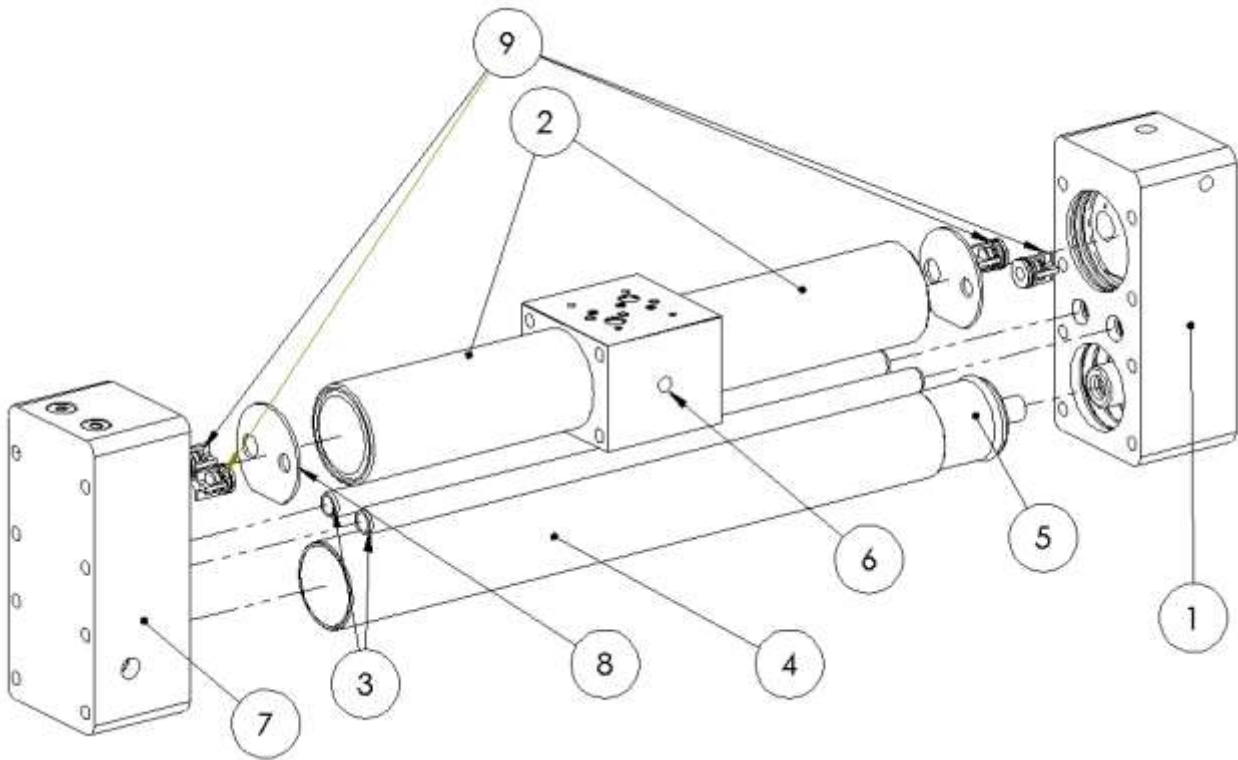

INDEX

MAIN BODY ZEN30.....	2
MAIN COMMUTATION VALVE ZEN30-50	3
LOWER BODY ZEN30	4
LOWER BODY: CILINDER&PISTONS	5

MAIN BODY ZEN30

#	Code	Description	Quantity
1	301001	MAIN COMMUTATION VALVE ZEN 30	1
2	211001	RESET BRANCH ZEN 30 BASIC	1
3	106079	PP FITTING - HOSEBARB 3/8" DIAM. 16	1
4	117001	BLACK COVER ZEN 30	1
5	105018	SS FITTING - MALE ADJUSTABLE ELBOW UNION 3/8" WITH CAPTIVE SEAL	2
6	205001	HIGH PRESSURE HOSE ZEN 30	1
7	106093	SALT WATER HOSE 6X8mm.	1
8	106028	PLASTIC SERTO FITTING 6X8 - MALE ADAPTOR ELBOW UNION 1/4"	2
9	106023	PLASTIC SERTO FITTING 6X8 - MALE ADAPTOR UNION 1/4"	1
10	106080	PP FITTING - HOSEBARB 1/2" DIAM. 16	1
11	207187	PRESSURE GAUGE 0-16 BAR - D50 BACK CONNECTION + FITTING	1
12	106002	PLASTIC BLUE FITTING - MALE/FEMALE REDUCING UNION 3/8"M 1/4"F	1

MAIN COMMUTATION VALVE ZEN30-50

#	Code	Description	Quantity
1	201005	CENTRAL VALVE ZEN 30/ ZEN 50 ASSEMBLED includes #5	1
2	201006	RIGHT VALVE ZEN30/50 ASSEMBLED	1
3	201007	LEFT VALVE ZEN30/50 ASSEMBLED	1
4	212017	VALVE ROD (BROWN VERSION)	1
5	212007	DEPRESSURE VALVE ZEN	1
6	201056	VALVE PISTONS KIT SMALL 30/60/80/100 (>2013)	1

LOWER BODY ZEN30

NOT RETURN VALVE KIT (9)

#	Code	Description	Quantity
1	201003	IN/OUT MANIFOLD (RIGHT) ZEN 30 ASSEMBLED includes #8#9	1
2	208010	CARBON FIBRE CYLINDER ZEN 30/50	2
3	102015	CYLINDER CONDUIT ZEN	2
4	208008	VESSEL 2521 ZEN 30/50	1
5	109035	MEMBRANE 2521	1
6	201002	CENTRAL SECTION BOTTOM PARTS ERS ZEN 30 ASSEMBLED	1
7	201004	BLIND MANIFOLD (LEFT) ZEN 30 ASSEMBLED includes #8#9	1
8	102016	PLATE ZEN 30/50	2
9	201001	KIT ERS NON RETURN VALVE ZEN30/50 (3 PIECES)	1

LOWER BODY: CILINDER&PISTONS

#	Code	Description	Quantity
1	212003	PISTON 30/60/80 - ZEN 30/50	2
2	212001	MAIN ROD Z30/50	1