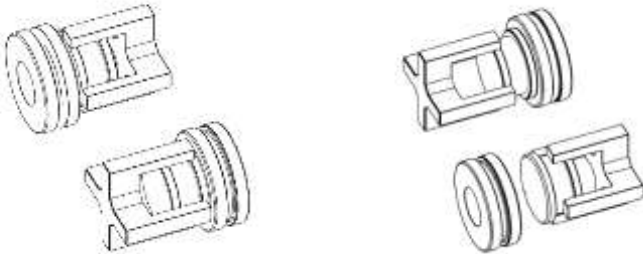

INDEX

MAIN BODY ZEN30.....	2
MAIN COMMUTATION VALVE ZEN30-50	3
LOWER BODY ZEN30	4
LOWER BODY: CILINDER&PISTONS	5

MAIN BODY ZEN30

#	Code	Description	Quantity
1	301001	MAIN COMMUTATION VALVE ZEN 30	1
2	211001	RESET BRANCH ZEN 30 BASIC	1
3	106079	PP FITTING - HOSEBARB 3/8" DIAM. 16	1
4	117001	BLACK COVER ZEN 30	1
5	105018	SS FITTING - MALE ADJUSTABLE ELBOW UNION 3/8" WITH CAPTIVE SEAL	2
6	205001	HIGH PRESSURE HOSE ZEN 30	1
7	106093	SALT WATER HOSE 6X8mm.	1
8	106028	PLASTIC SERTO FITTING 6X8 - MALE ADAPTOR ELBOW UNION 1/4"	2
9	106023	PLASTIC SERTO FITTING 6X8 - MALE ADAPTOR UNION 1/4"	1
10	106080	PP FITTING - HOSEBARB 1/2" DIAM. 16	1
11	207187	PRESSURE GAUGE 0-16 BAR - D50 BACK CONNECTION + FITTING	1
12	106002	PLASTIC BLUE FITTING - MALE/FEMALE REDUCING UNION 3/8"M 1/4"F	1

MAIN COMMUTATION VALVE ZEN30-50

#	Code	Description	Quantity
1	201005	CENTRAL VALVE ZEN 30/ ZEN 50 ASSEMBLED includes #5	1
2	201006	RIGHT VALVE ZEN30/50 ASSEMBLED	1
3	201007	LEFT VALVE ZEN30/50 ASSEMBLED	1
4	212017	VALVE ROD (BROWN VERSION)	1
5	212007	DEPRESSURE VALVE ZEN	1
6	201056	VALVE PISTONS KIT SMALL 30/60/80/100 (>2013)	1

LOWER BODY ZEN30

NOT RETURN VALVE KIT (9)

#	Code	Description	Quantity
1	201003	IN/OUT MANIFOLD (RIGHT) ZEN 30 ASSEMBLED includes #8#9	1
2	208010	CARBON FIBRE CYLINDER ZEN 30/50	2
3	102015	CYLINDER CONDUIT ZEN	2
4	208008	VESSEL 2521 ZEN 30/50	1
5	109035	MEMBRANE 2521	1
6	201002	CENTRAL SECTION BOTTOM PARTS ERS ZEN 30 ASSEMBLED	1
7	201004	BLIND MANIFOLD (LEFT) ZEN 30 ASSEMBLED includes #8#9	1
8	102016	PLATE ZEN 30/50	2
9	201001	KIT ERS NON RETURN VALVE ZEN30/50 (3 PIECES)	1

LOWER BODY: CILINDER&PISTONS

#	Code	Description	Quantity
1	212003	PISTON 30/60/80 - ZEN 30/50	2
2	212001	MAIN ROD Z30/50	1