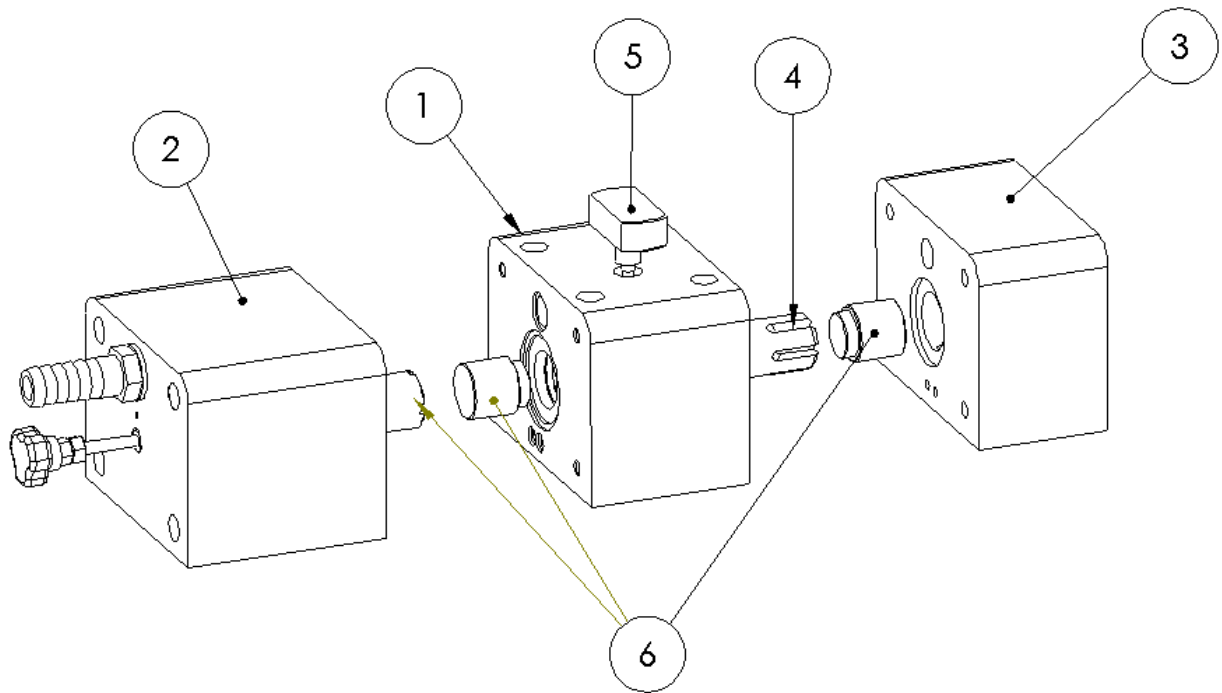

INDEX

MAIN BODY ZEN30.....	2
MAIN COMMUTATION VALVE ZEN30-50	3
LOWER BODY ZEN30	4
LOWER BODY: CILINDER&PISTONS	5

MAIN BODY ZEN30

#	Code	Description	Quantity
1	301001	MAIN COMMUTATION VALVE ZEN 30	1
2	211001	RESET BRANCH ZEN 30 BASIC	1
3	106079	PP FITTING - HOSEBARB 3/8" DIAM. 16	1
4	117001	BLACK COVER ZEN 30	1
5	105018	SS FITTING - MALE ADJUSTABLE ELBOW UNION 3/8" WITH CAPTIVE SEAL	2
6	205001	HIGH PRESSURE HOSE ZEN 30	1
7	106093	SALT WATER HOSE 6X8mm.	1
8	106028	PLASTIC SERTO FITTING 6X8 - MALE ADAPTOR ELBOW UNION 1/4"	2
9	106023	PLASTIC SERTO FITTING 6X8 - MALE ADAPTOR UNION 1/4"	1
10	106080	PP FITTING - HOSEBARB 1/2" DIAM. 16	1
11	207187	PRESSURE GAUGE 0-16 BAR - D50 BACK CONNECTION + FITTING	1
12	106002	PLASTIC BLUE FITTING - MALE/FEMALE REDUCING UNION 3/8"M 1/4"F	1

MAIN COMMUTATION VALVE ZEN30-50

#	Code	Description	Quantity
1	201005	CENTRAL VALVE ZEN 30/ ZEN 50 ASSEMBLED includes #5	1
2	201006	RIGHT VALVE ZEN30/50 ASSEMBLED	1
3	201007	LEFT VALVE ZEN30/50 ASSEMBLED	1
4	212017	VALVE ROD (BROWN VERSION)	1
5	212007	DEPRESSURE VALVE ZEN	1
6	201056	VALVE PISTONS KIT SMALL 30/60/80/100 (>2013)	1

LOWER BODY ZEN30

NOT RETURN VALVE KIT (9)

#	Code	Description	Quantity
1	201003	IN/OUT MANIFOLD (RIGHT) ZEN 30 ASSEMBLED includes #8#9	1
2	208010	CARBON FIBRE CYLINDER ZEN 30/50	2
3	102015	CYLINDER CONDUIT ZEN	2
4	208008	VESSEL 2521 ZEN 30/50	1
5	109035	MEMBRANE 2521	1
6	201002	CENTRAL SECTION BOTTOM PARTS ERS ZEN 30 ASSEMBLED	1
7	201004	BLIND MANIFOLD (LEFT) ZEN 30 ASSEMBLED includes #8#9	1
8	102016	PLATE ZEN 30/50	2
9	201001	KIT ERS NON RETURN VALVE ZEN30/50 (3 PIECES)	1

LOWER BODY: CILINDER&PISTONS

#	Code	Description	Quantity
1	212003	PISTON 30/60/80 - ZEN 30/50	2
2	212001	MAIN ROD Z30/50	1