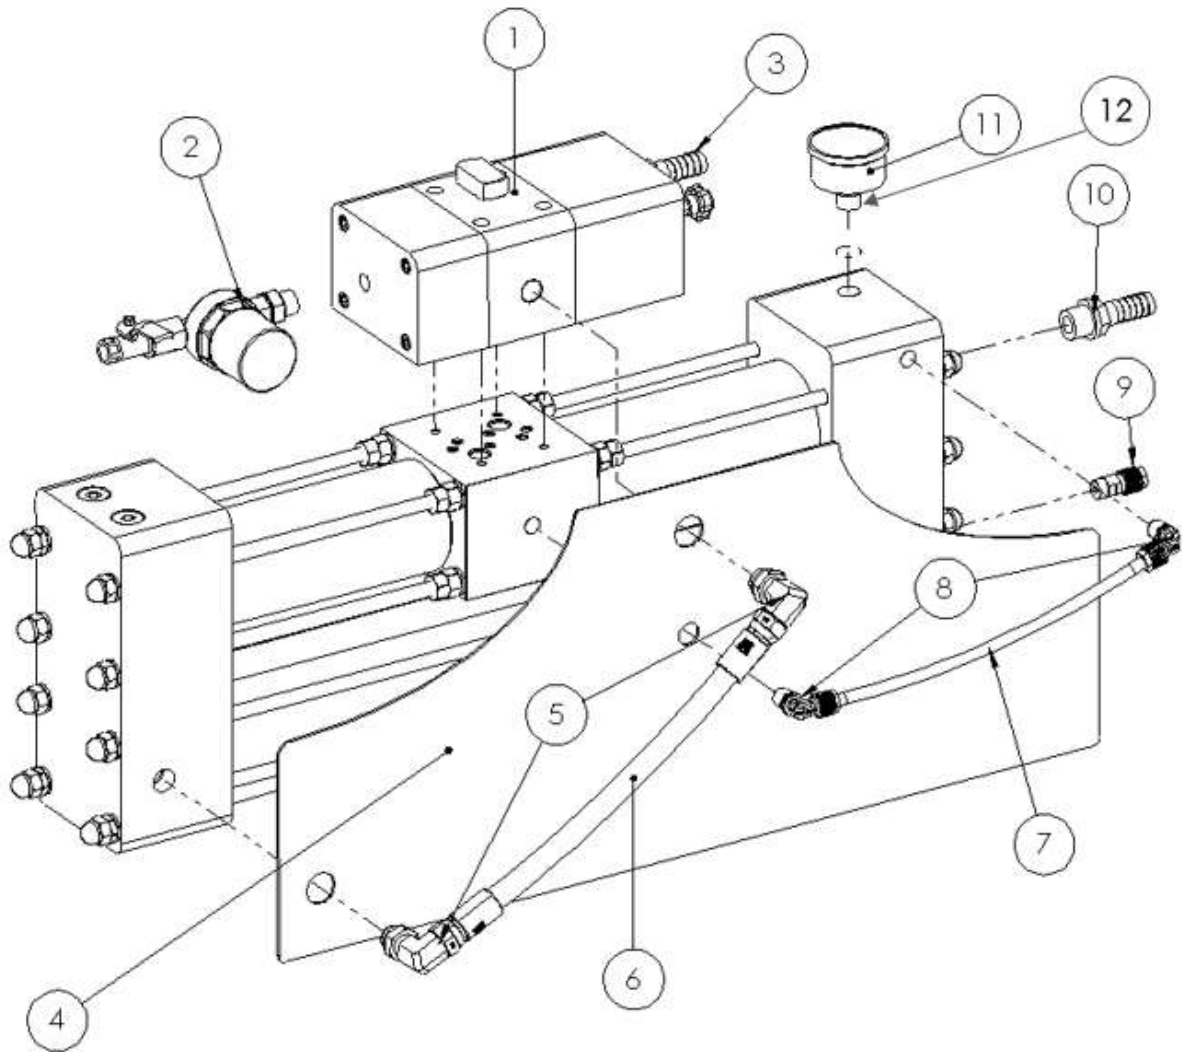

INDEX

MAIN BODY ZEN30.....	2
MAIN COMMUTATION VALVE ZEN30-50	3
LOWER BODY ZEN30	4
LOWER BODY: CILINDER&PISTONS	5

MAIN BODY ZEN30

#	Code	Description	Quantity
1	301001	MAIN COMMUTATION VALVE ZEN 30	1
2	211001	RESET BRANCH ZEN 30 BASIC	1
3	106079	PP FITTING - HOSEBARB 3/8" DIAM. 16	1
4	117001	BLACK COVER ZEN 30	1
5	105018	SS FITTING - MALE ADJUSTABLE ELBOW UNION 3/8" WITH CAPTIVE SEAL	2
6	205001	HIGH PRESSURE HOSE ZEN 30	1
7	106093	SALT WATER HOSE 6X8mm.	1
8	106028	PLASTIC SERTO FITTING 6X8 - MALE ADAPTOR ELBOW UNION 1/4"	2
9	106023	PLASTIC SERTO FITTING 6X8 - MALE ADAPTOR UNION 1/4"	1
10	106080	PP FITTING - HOSEBARB 1/2" DIAM. 16	1
11	207187	PRESSURE GAUGE 0-16 BAR - D50 BACK CONNECTION + FITTING	1
12	106002	PLASTIC BLUE FITTING - MALE/FEMALE REDUCING UNION 3/8"M 1/4"F	1

MAIN COMMUTATION VALVE ZEN30-50

#	Code	Description	Quantity
1	201005	CENTRAL VALVE ZEN 30/ ZEN 50 ASSEMBLED includes #5	1
2	201006	RIGHT VALVE ZEN30/50 ASSEMBLED	1
3	201007	LEFT VALVE ZEN30/50 ASSEMBLED	1
4	212017	VALVE ROD (BROWN VERSION)	1
5	212007	DEPRESSURE VALVE ZEN	1
6	201056	VALVE PISTONS KIT SMALL 30/60/80/100 (>2013)	1

LOWER BODY ZEN30

NOT RETURN VALVE KIT (9)

#	Code	Description	Quantity
1	201003	IN/OUT MANIFOLD (RIGHT) ZEN 30 ASSEMBLED includes #8#9	1
2	208010	CARBON FIBRE CYLINDER ZEN 30/50	2
3	102015	CYLINDER CONDUIT ZEN	2
4	208008	VESSEL 2521 ZEN 30/50	1
5	109035	MEMBRANE 2521	1
6	201002	CENTRAL SECTION BOTTOM PARTS ERS ZEN 30 ASSEMBLED	1
7	201004	BLIND MANIFOLD (LEFT) ZEN 30 ASSEMBLED includes #8#9	1
8	102016	PLATE ZEN 30/50	2
9	201001	KIT ERS NON RETURN VALVE ZEN30/50 (3 PIECES)	1

LOWER BODY: CILINDER&PISTONS

#	Code	Description	Quantity
1	212003	PISTON 30/60/80 - ZEN 30/50	2
2	212001	MAIN ROD Z30/50	1