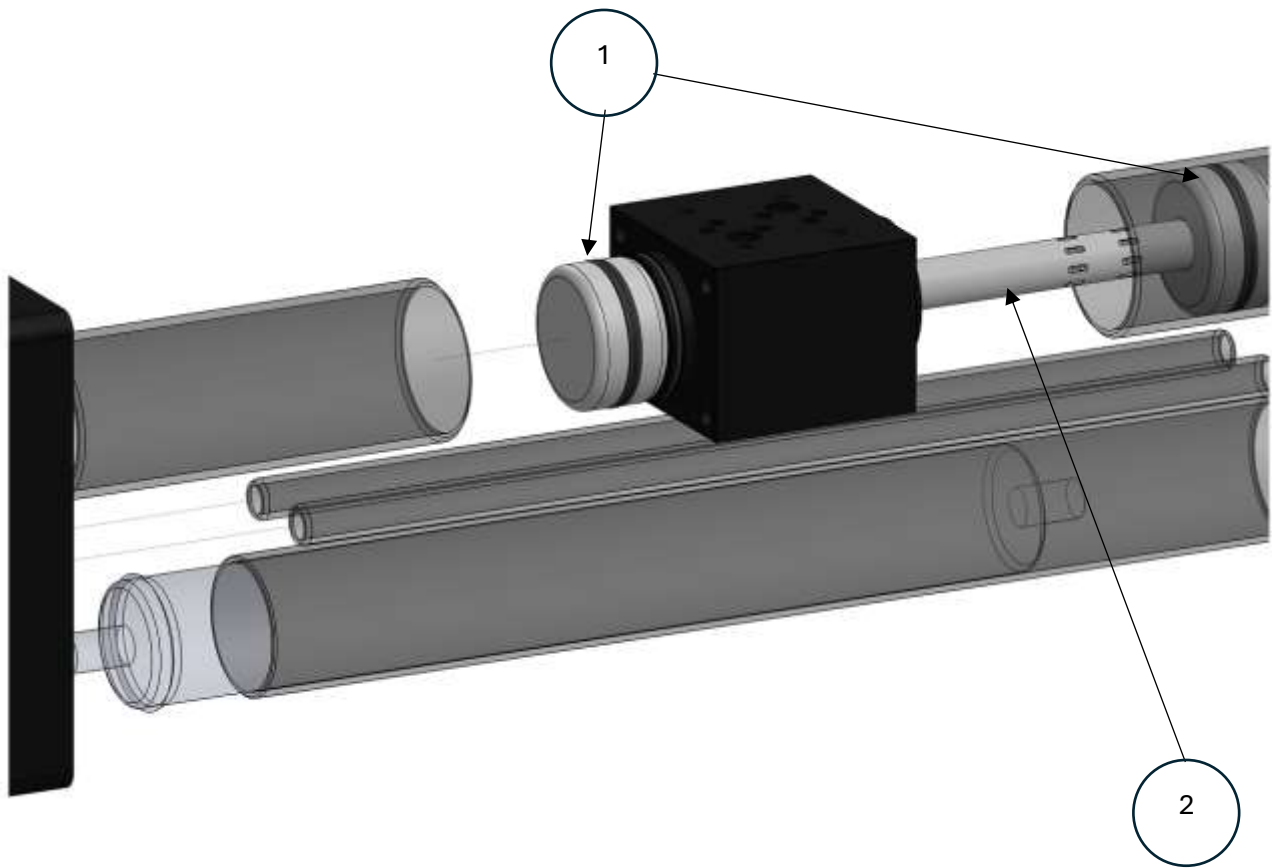

INDEX

MAIN BODY ZEN30.....	2
MAIN COMMUTATION VALVE ZEN30-50	3
LOWER BODY ZEN30	4
LOWER BODY: CILINDER&PISTONS	5

MAIN BODY ZEN30

#	Code	Description	Quantity
1	301001	MAIN COMMUTATION VALVE ZEN 30	1
2	211001	RESET BRANCH ZEN 30 BASIC	1
3	106079	PP FITTING - HOSEBARB 3/8" DIAM. 16	1
4	117001	BLACK COVER ZEN 30	1
5	105018	SS FITTING - MALE ADJUSTABLE ELBOW UNION 3/8" WITH CAPTIVE SEAL	2
6	205001	HIGH PRESSURE HOSE ZEN 30	1
7	106093	SALT WATER HOSE 6X8mm.	1
8	106028	PLASTIC SERTO FITTING 6X8 - MALE ADAPTOR ELBOW UNION 1/4"	2
9	106023	PLASTIC SERTO FITTING 6X8 - MALE ADAPTOR UNION 1/4"	1
10	106080	PP FITTING - HOSEBARB 1/2" DIAM. 16	1
11	207187	PRESSURE GAUGE 0-16 BAR - D50 BACK CONNECTION + FITTING	1
12	106002	PLASTIC BLUE FITTING - MALE/FEMALE REDUCING UNION 3/8"M 1/4"F	1

MAIN COMMUTATION VALVE ZEN30-50

#	Code	Description	Quantity
1	201005	CENTRAL VALVE ZEN 30/ ZEN 50 ASSEMBLED includes #5	1
2	201006	RIGHT VALVE ZEN30/50 ASSEMBLED	1
3	201007	LEFT VALVE ZEN30/50 ASSEMBLED	1
4	212017	VALVE ROD (BROWN VERSION)	1
5	212007	DEPRESSURE VALVE ZEN	1
6	201056	VALVE PISTONS KIT SMALL 30/60/80/100 (>2013)	1

LOWER BODY ZEN30

NOT RETURN VALVE KIT (9)

#	Code	Description	Quantity
1	201003	IN/OUT MANIFOLD (RIGHT) ZEN 30 ASSEMBLED includes #8#9	1
2	208010	CARBON FIBRE CYLINDER ZEN 30/50	2
3	102015	CYLINDER CONDUIT ZEN	2
4	208008	VESSEL 2521 ZEN 30/50	1
5	109035	MEMBRANE 2521	1
6	201002	CENTRAL SECTION BOTTOM PARTS ERS ZEN 30 ASSEMBLED	1
7	201004	BLIND MANIFOLD (LEFT) ZEN 30 ASSEMBLED includes #8#9	1
8	102016	PLATE ZEN 30/50	2
9	201001	KIT ERS NON RETURN VALVE ZEN30/50 (3 PIECES)	1

LOWER BODY: CILINDER&PISTONS

#	Code	Description	Quantity
1	212003	PISTON 30/60/80 - ZEN 30/50	2
2	212001	MAIN ROD Z30/50	1