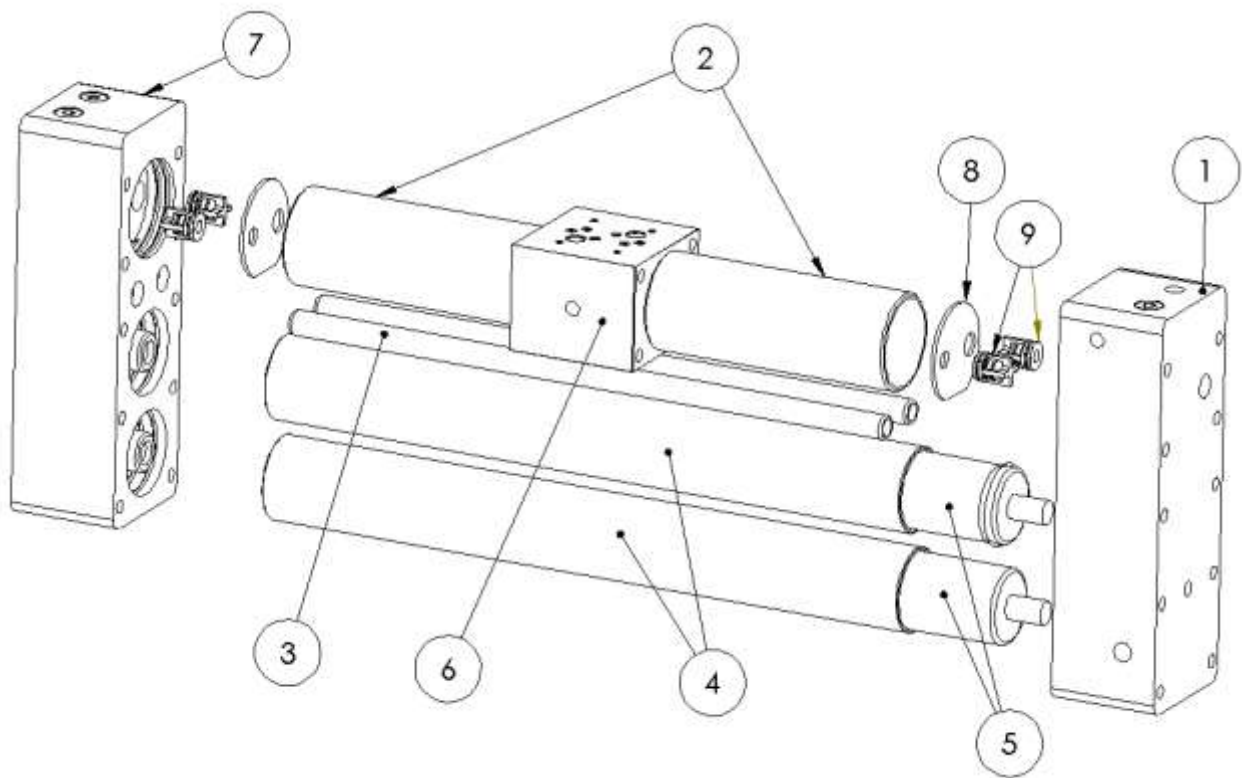

## MAIN BODY ZEN100 BASIC

#	Code	Description	Quantity
1	301004	MAIN COMMUTATION VALVE Z100 (included fittings)	1
2	211005	RESET BRANCH ZEN 100 BASIC	1
3	106079	PP FITTING - HOSEBARB 3/8" DIAM. 16	1
4	117003	BLACK COVER ZEN 100	1
5	105019	SS FITTING - MALE ADJUSTABLE ELBOW UNION 1/2" WITH CAPTIVE SEAL	2
6	205003	HIGH PRESSURE HOSE ZEN 100/150	1
7	106028	PLASTIC SERTO FITTING 6X8 - MALE ADAPTOR ELBOW UNION 1/4"	2
8	106023	PLASTIC SERTO FITTING 6X8 - MALE ADAPTOR UNION 1/4"	1
9	106058	PVC FITT - HOSEBARB 1/2" DIAM. 20-22	1
10	106002	PLASTIC BLUE FITTING - MALE/FEMALE REDUCING UNION 3/8"M 1/4"F	1
11	107030	PRESSURE GAUGE 0-16 BAR - D50 BACK CONNECTION	1

## MAIN COMMUTATION VALVE ZEN100

#	Code	Description	Quantity
1	201014	CENTRAL VALVE ZEN 100 ASSEMBLED	1
2	201015	RIGHT VALVE ZEN 100 ASSEMBLED	1
3	201016	LEFT VALVE ZEN 100 ASSEMBLED	1
4	212017	VALVE ROD (BROWN VERSION)	1
5	212007	DECOMPRESSION VALVE ZEN included in #1	1
6	201056	VALVE PISTONS KIT SMALL 30/60/80/100 (>2013)	1

## LOWER BODY ZEN100

### DETTAGLIO KIT VALVOLE DI NON RITORNO (9)

#	Code	Description	Quantity
1	201012	IN/OUT MANIFOLD (RIGHT) ZEN 100 ASSEMBLED includes #8 &9	1
2	208011	CARBON FIBRE CYLINDER Z100/150	2
3	102015	CYLINDER CONDUIT ZEN	2
4	208009	VESSEL 4021 ZEN	2
5	109037	MEMBRANE 4021	2
6	201011	CENTRAL SECTION BOTTOM PARTS ERS ZEN 100	1
7	201013	BLIND MANIFOLD (LEFT) ZEN 100 ASSEMBLED includes #8 &9	1
8	114037	TITANIUM PLATE FOR ZEN 100/150	2
9	201010	KIT ERS NON RETURN VALVE ZEN 100/150 (3 PIECES)	1