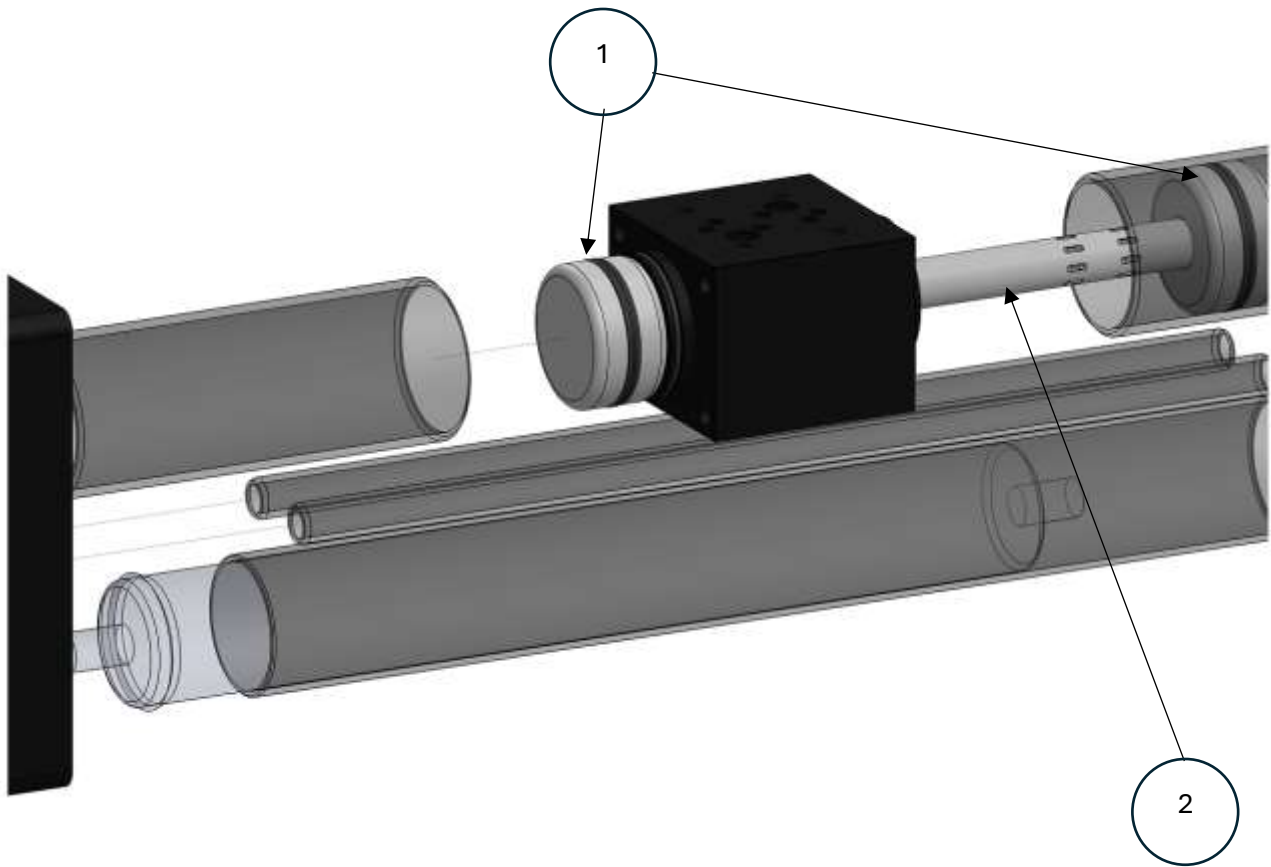

LOWER BODY ZEN100: CILINDERS&PISTON

#	Code	Description	Quantity
1	212026	PISTON 100 - ZEN 100	2
2	212019	MAIN ROD ZEN 100	1