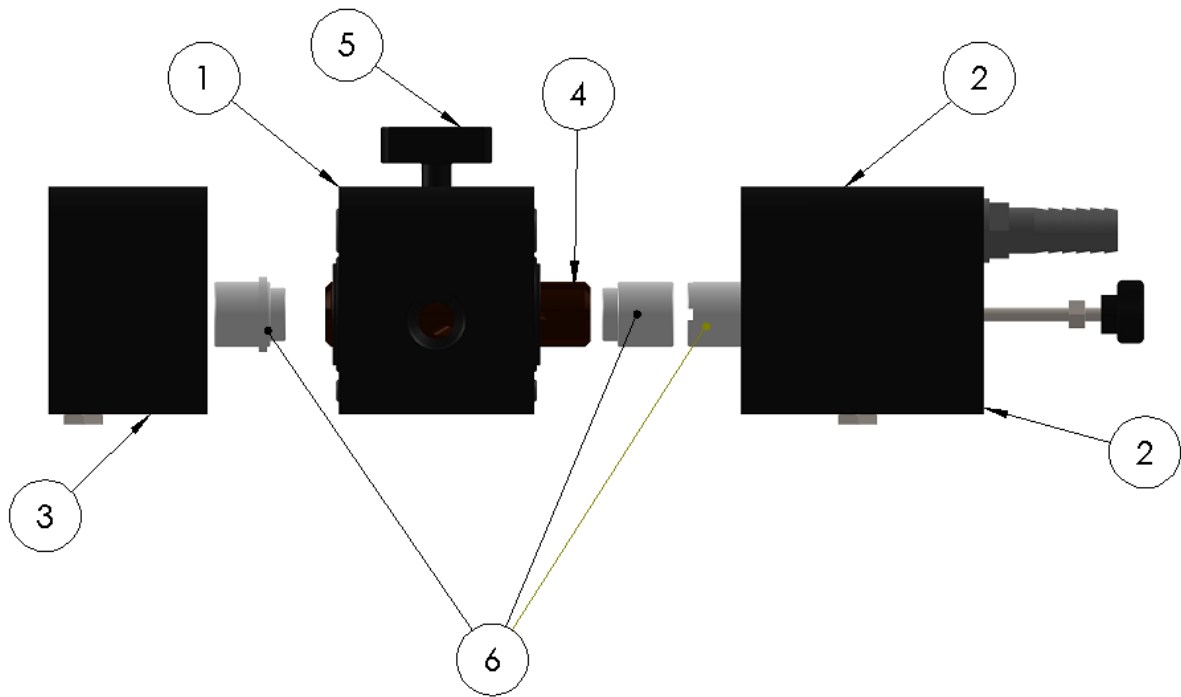

## INDEX

MAIN BODY ZEN100 BASIC.....	2
MAIN COMMUTATION VALVE ZEN100 .....	3
LOWER BODY ZEN100.....	4
LOWER BODY ZEN100: CILINDERS&PISTON .....	5

## MAIN BODY ZEN100 BASIC

#	Code	Description	Quantity
1	301004	MAIN COMMUTATION VALVE Z100 (included fittings)	1
2	211005	RESET BRANCH ZEN 100 BASIC	1
3	106079	PP FITTING - HOSEBARB 3/8" DIAM. 16	1
4	117003	BLACK COVER ZEN 100	1
5	105019	SS FITTING - MALE ADJUSTABLE ELBOW UNION 1/2" WITH CAPTIVE SEAL	2
6	205003	HIGH PRESSURE HOSE ZEN 100/150	1
7	106028	PLASTIC SERTO FITTING 6X8 - MALE ADAPTOR ELBOW UNION 1/4"	2
8	106023	PLASTIC SERTO FITTING 6X8 - MALE ADAPTOR UNION 1/4"	1
9	106058	PVC FITT - HOSEBARB 1/2" DIAM. 20-22	1
10	106002	PLASTIC BLUE FITTING - MALE/FEMALE REDUCING UNION 3/8"M 1/4"F	1
11	107030	PRESSURE GAUGE 0-16 BAR - D50 BACK CONNECTION	1

## MAIN COMMUTATION VALVE ZEN100

#	Code	Description	Quantity
1	201014	CENTRAL VALVE ZEN 100 ASSEMBLED	1
2	201015	RIGHT VALVE ZEN 100 ASSEMBLED	1
3	201016	LEFT VALVE ZEN 100 ASSEMBLED	1
4	212017	VALVE ROD (BROWN VERSION)	1
5	212007	DECOMPRESSION VALVE ZEN included in #1	1
6	201056	VALVE PISTONS KIT SMALL 30/60/80/100 (>2013)	1

### DETTAGLIO KIT VALVOLE DI NON RITORNO (9)

#	Code	Description	Quantity
1	201012	IN/OUT MANIFOLD (RIGHT) ZEN 100 ASSEMBLED includes #8 &9	1
2	208011	CARBON FIBRE CYLINDER Z100/150	2
3	102015	CYLINDER CONDUIT ZEN	2
4	208009	VESSEL 4021 ZEN	2
5	109037	MEMBRANE 4021	2
6	201011	CENTRAL SECTION BOTTOM PARTS ERS ZEN 100	1
7	201013	BLIND MANIFOLD (LEFT) ZEN 100 ASSEMBLED includes #8 &9	1
8	114037	TITANIUM PLATE FOR ZEN 100/150	2
9	201010	KIT ERS NON RETURN VALVE ZEN 100/150 (3 PIECES)	1