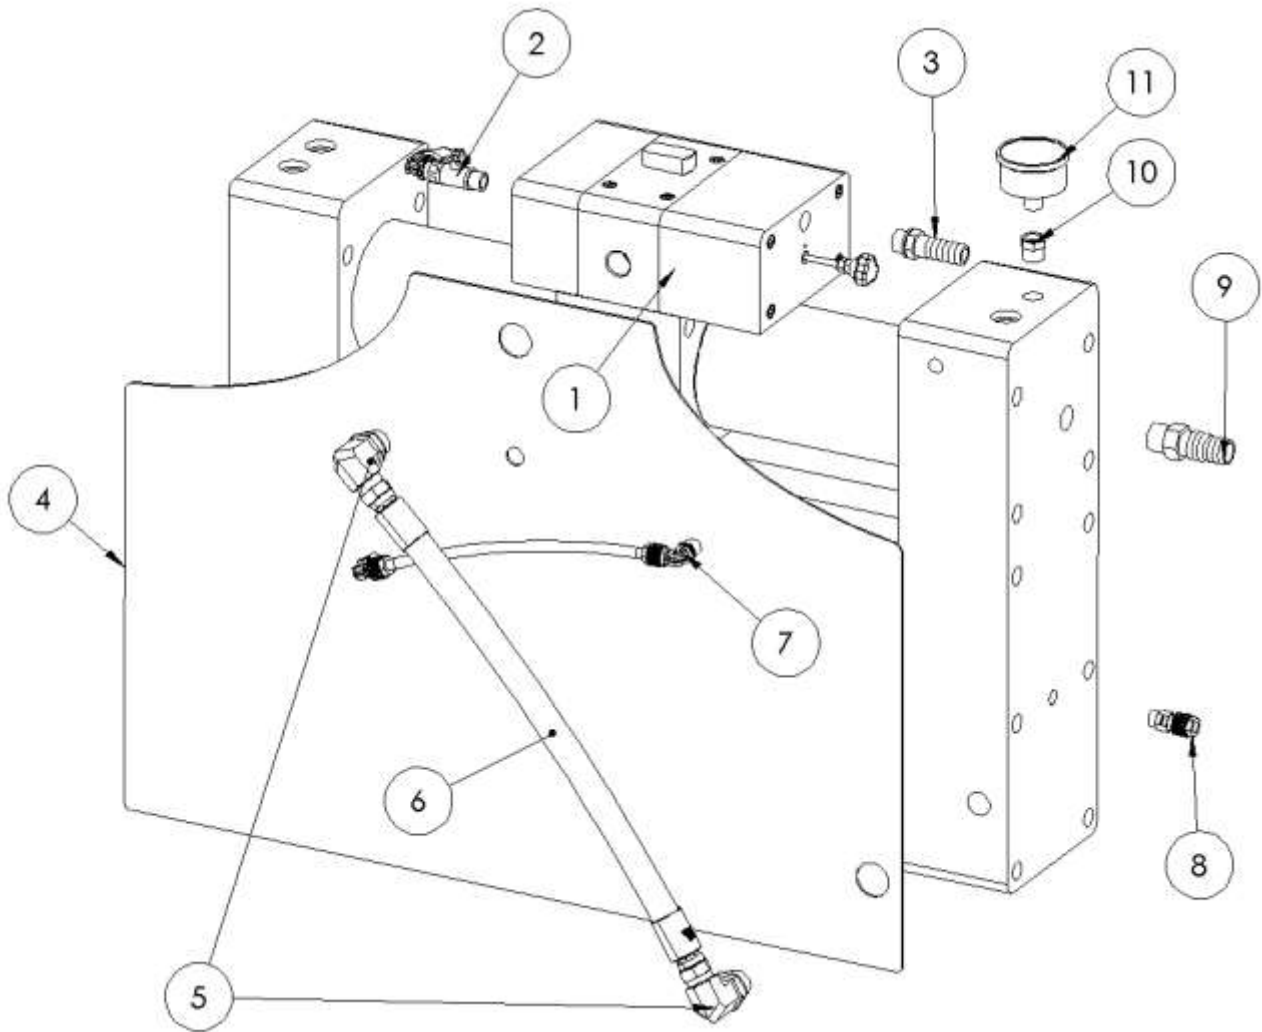

## INDEX

MAIN BODY ZEN100 BASIC.....	2
MAIN COMMUTATION VALVE ZEN100 .....	3
LOWER BODY ZEN100.....	4
LOWER BODY ZEN100: CILINDERS&PISTON .....	5

## MAIN BODY ZEN100 BASIC

#	Code	Description	Quantity
1	301004	MAIN COMMUTATION VALVE Z100 (included fittings)	1
2	211005	RESET BRANCH ZEN 100 BASIC	1
3	106079	PP FITTING - HOSEBARB 3/8" DIAM. 16	1
4	117003	BLACK COVER ZEN 100	1
5	105019	SS FITTING - MALE ADJUSTABLE ELBOW UNION 1/2" WITH CAPTIVE SEAL	2
6	205003	HIGH PRESSURE HOSE ZEN 100/150	1
7	106028	PLASTIC SERTO FITTING 6X8 - MALE ADAPTOR ELBOW UNION 1/4"	2
8	106023	PLASTIC SERTO FITTING 6X8 - MALE ADAPTOR UNION 1/4"	1
9	106058	PVC FITT - HOSEBARB 1/2" DIAM. 20-22	1
10	106002	PLASTIC BLUE FITTING - MALE/FEMALE REDUCING UNION 3/8"M 1/4"F	1
11	107030	PRESSURE GAUGE 0-16 BAR - D50 BACK CONNECTION	1

## MAIN COMMUTATION VALVE ZEN100

#	Code	Description	Quantity
1	201014	CENTRAL VALVE ZEN 100 ASSEMBLED	1
2	201015	RIGHT VALVE ZEN 100 ASSEMBLED	1
3	201016	LEFT VALVE ZEN 100 ASSEMBLED	1
4	212017	VALVE ROD (BROWN VERSION)	1
5	212007	DECOMPRESSION VALVE ZEN included in #1	1
6	201056	VALVE PISTONS KIT SMALL 30/60/80/100 (>2013)	1

### DETTAGLIO KIT VALVOLE DI NON RITORNO (9)

#	Code	Description	Quantity
1	201012	IN/OUT MANIFOLD (RIGHT) ZEN 100 ASSEMBLED includes #8 &9	1
2	208011	CARBON FIBRE CYLINDER Z100/150	2
3	102015	CYLINDER CONDUIT ZEN	2
4	208009	VESSEL 4021 ZEN	2
5	109037	MEMBRANE 4021	2
6	201011	CENTRAL SECTION BOTTOM PARTS ERS ZEN 100	1
7	201013	BLIND MANIFOLD (LEFT) ZEN 100 ASSEMBLED includes #8 &9	1
8	114037	TITANIUM PLATE FOR ZEN 100/150	2
9	201010	KIT ERS NON RETURN VALVE ZEN 100/150 (3 PIECES)	1