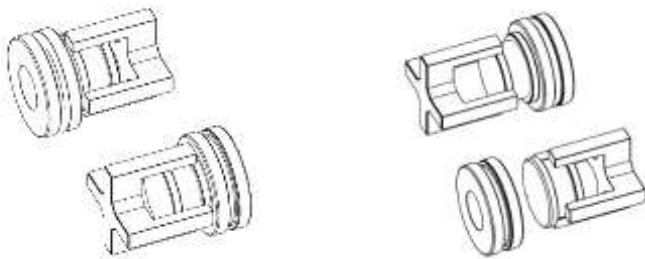

## MAIN BODY ZEN100 BASIC

#	Code	Description	Quantity
1	301004	MAIN COMMUTATION VALVE Z100 (included fittings)	1
2	211005	RESET BRANCH ZEN 100 BASIC	1
3	106079	PP FITTING - HOSEBARB 3/8" DIAM. 16	1
4	117003	BLACK COVER ZEN 100	1
5	105019	SS FITTING - MALE ADJUSTABLE ELBOW UNION 1/2" WITH CAPTIVE SEAL	2
6	205003	HIGH PRESSURE HOSE ZEN 100/150	1
7	106028	PLASTIC SERTO FITTING 6X8 - MALE ADAPTOR ELBOW UNION 1/4"	2
8	106023	PLASTIC SERTO FITTING 6X8 - MALE ADAPTOR UNION 1/4"	1
9	106058	PVC FITT - HOSEBARB 1/2" DIAM. 20-22	1
10	106002	PLASTIC BLUE FITTING - MALE/FEMALE REDUCING UNION 3/8"M 1/4"F	1
11	107030	PRESSURE GAUGE 0-16 BAR - D50 BACK CONNECTION	1

## MAIN COMMUTATION VALVE ZEN100

#	Code	Description	Quantity
1	201014	CENTRAL VALVE ZEN 100 ASSEMBLED	1
2	201015	RIGHT VALVE ZEN 100 ASSEMBLED	1
3	201016	LEFT VALVE ZEN 100 ASSEMBLED	1
4	212017	VALVE ROD (BROWN VERSION)	1
5	212007	DECOMPRESSION VALVE ZEN included in #1	1
6	201056	VALVE PISTONS KIT SMALL 30/60/80/100 (>2013)	1

## LOWER BODY ZEN100

### DETTAGLIO KIT VALVOLE DI NON RITORNO (9)

#	Code	Description	Quantity
1	201012	IN/OUT MANIFOLD (RIGHT) ZEN 100 ASSEMBLED includes #8 &9	1
2	208011	CARBON FIBRE CYLINDER Z100/150	2
3	102015	CYLINDER CONDUIT ZEN	2
4	208009	VESSEL 4021 ZEN	2
5	109037	MEMBRANE 4021	2
6	201011	CENTRAL SECTION BOTTOM PARTS ERS ZEN 100	1
7	201013	BLIND MANIFOLD (LEFT) ZEN 100 ASSEMBLED includes #8 &9	1
8	114037	TITANIUM PLATE FOR ZEN 100/150	2
9	201010	KIT ERS NON RETURN VALVE ZEN 100/150 (3 PIECES)	1