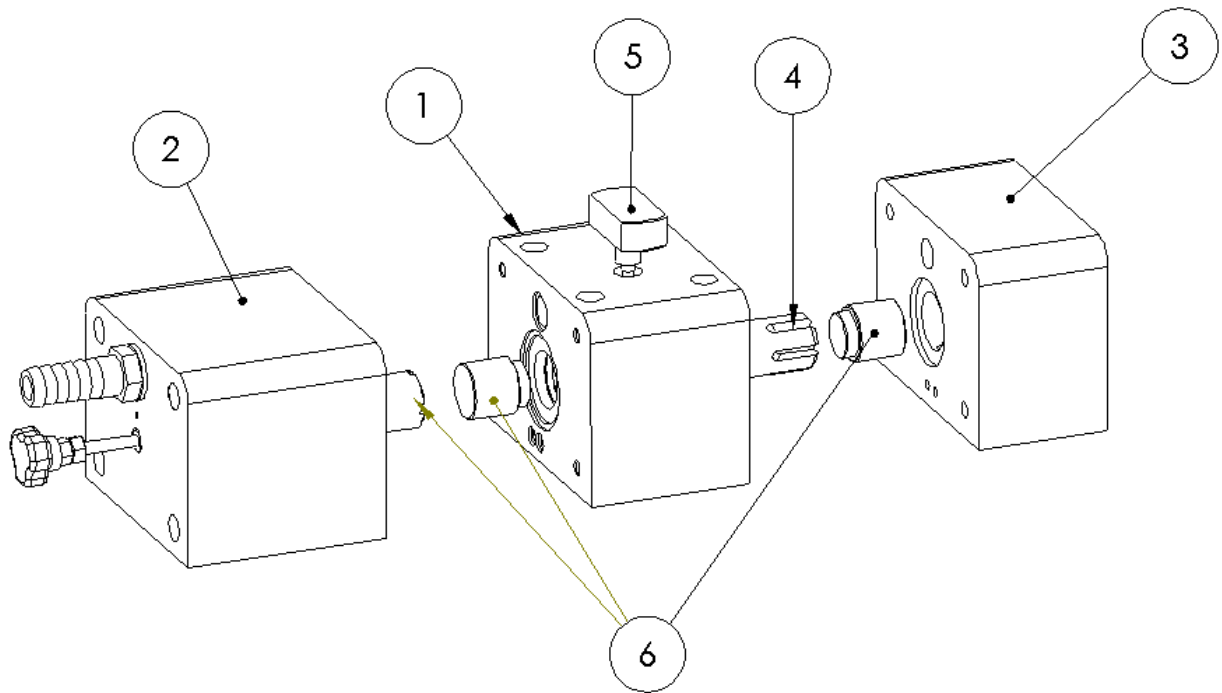

## INDEX

ZEN50 BASIC MAIN BODY .....	2
MAIN COMMUTATION VALVE ZEN30-50 .....	3
LOWER BODY ZEN50 .....	4
LOWER BODY: CILINDER&PISTONS .....	5

## ZEN50 BASIC MAIN BODY

#	Code	Description	Quantity
1	301001	MAIN COMMUTATION VALVE ZEN 30/50	1
2	211003	RESET BRANCH ZEN 50 BASIC	1
3	106079	PP FITTING - HOSEBARB 3/8" DIAM. 16	1
4	117002	BLACK COVER ZEN 50	1
5	105018	SS FITTING - MALE ADJUSTABLE ELBOW UNION 3/8" WITH CAPTIVE SEAL	2
6	205002	HIGH PRESSURE HOSE ZEN 50	1
7	106093	SALT WATER HOSE 6X8mm.	1
8	106028	PLASTIC SERTO FITTING 6X8 - MALE ADAPTOR ELBOW UNION 1/4"	2
9	106023	PLASTIC SERTO FITTING 6X8 - MALE ADAPTOR UNION 1/4"	1
10	106080	PP FITTING - HOSEBARB 1/2" DIAM. 16	1
15	207187	PRESSURE GAUGE 0-16 BAR - D50 BACK CONNECTION + FITTING	1

## MAIN COMMUTATION VALVE ZEN30-50

#	Code	Description	Quantity
1	201005	CENTRAL VALVE ZEN 30/ ZEN 50 ASSEMBLED includes #5	1
2	201006	RIGHT VALVE ZEN30/50 ASSEMBLED	1
3	201007	LEFT VALVE ZEN30/50 ASSEMBLED	1
4	212017	VALVE ROD (BROWN VERSION)	1
5	212007	VALVOLA DI DEPRESSURIZZAZIONE ZEN	1
6	201056	VALVE PISTONS KIT SMALL 30/60/80/100 (>2013)	1

### NOT RETURN VALVE KIT (9)

#	Code	Description	Quantity
1	201008	IN/OUT MANIFOLD (RIGHT) ZEN 50 (includes #8#9)	1
2	208010	CARBON FIBRE CYLINDER ZEN 30/50	2
3	102015	CYLINDER CONDUIT ZEN	2
4	208008	VESSEL 2521 ZEN 30/50	2
5	109035	MEMBRANE 2521	2
6	201068	CENTRAL BODY ERS ZEN 50 ASSEMBLED	1
7	201009	BLIND MANIFOLD (LEFT) ZEN 50 ASSEMBLED (includes #8#9)	1
8	102016	Plate ZEN 30/50	2
9	201001	KIT ERS NON RETURN VALVE ZEN30/50 (3 PIECES)	1