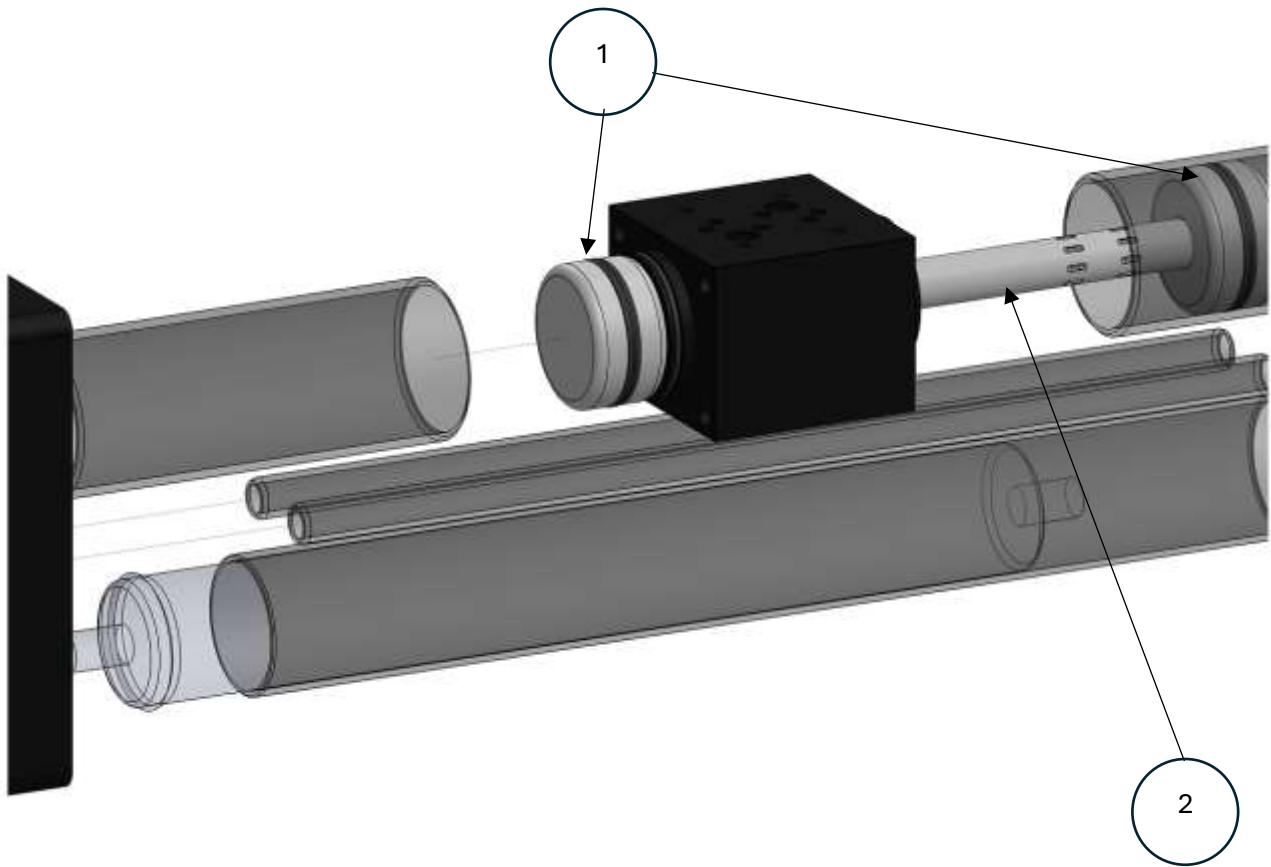

LOWER BODY: CILINDER&PISTONS

#	Code	Description	Quantity
1	212003	PISTON 30/60/80 - ZEN 30/50	2
2	212001	MAIN ROD Z30/50	1