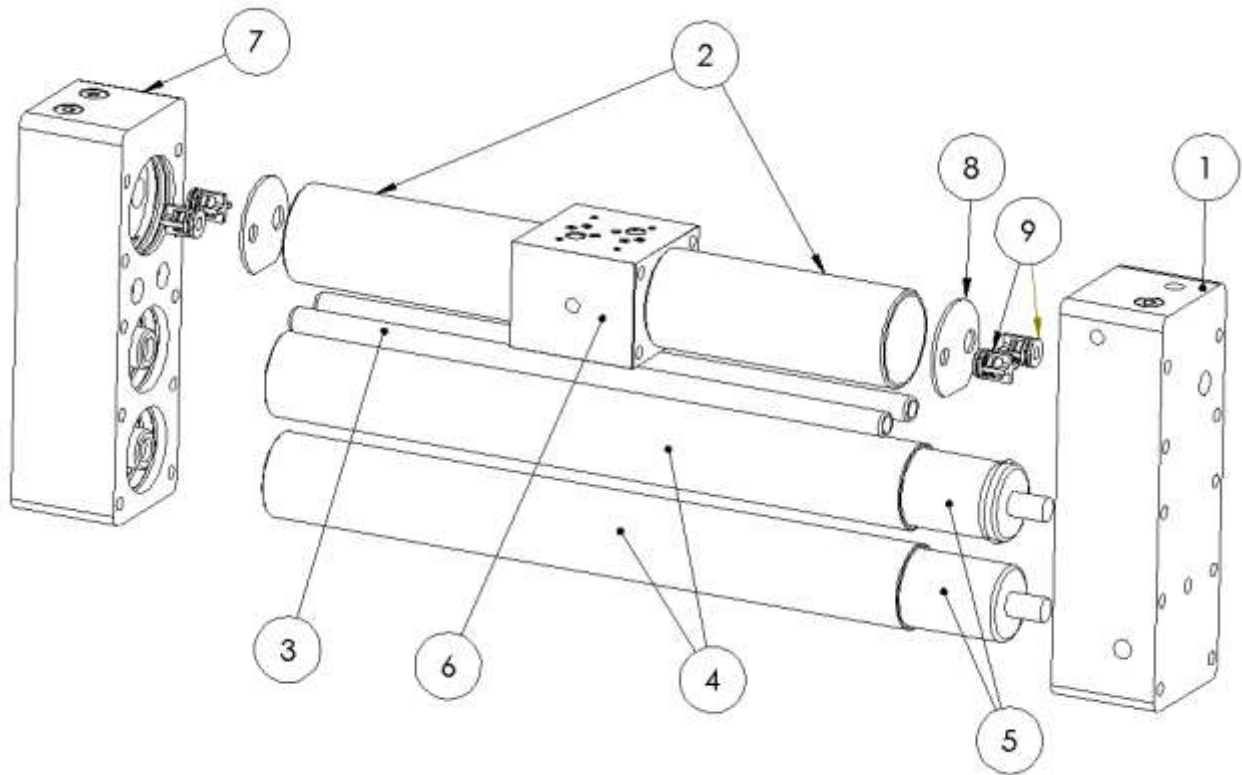

## INDEX

ZEN50 BASIC MAIN BODY .....	2
MAIN COMMUTATION VALVE ZEN30-50 .....	3
LOWER BODY ZEN50 .....	4
LOWER BODY: CILINDER&PISTONS .....	5

## ZEN50 BASIC MAIN BODY

#	Code	Description	Quantity
1	301001	MAIN COMMUTATION VALVE ZEN 30/50	1
2	211003	RESET BRANCH ZEN 50 BASIC	1
3	106079	PP FITTING - HOSEBARB 3/8" DIAM. 16	1
4	117002	BLACK COVER ZEN 50	1
5	105018	SS FITTING - MALE ADJUSTABLE ELBOW UNION 3/8" WITH CAPTIVE SEAL	2
6	205002	HIGH PRESSURE HOSE ZEN 50	1
7	106093	SALT WATER HOSE 6X8mm.	1
8	106028	PLASTIC SERTO FITTING 6X8 - MALE ADAPTOR ELBOW UNION 1/4"	2
9	106023	PLASTIC SERTO FITTING 6X8 - MALE ADAPTOR UNION 1/4"	1
10	106080	PP FITTING - HOSEBARB 1/2" DIAM. 16	1
15	207187	PRESSURE GAUGE 0-16 BAR - D50 BACK CONNECTION + FITTING	1

## MAIN COMMUTATION VALVE ZEN30-50

#	Code	Description	Quantity
1	201005	CENTRAL VALVE ZEN 30/ ZEN 50 ASSEMBLED includes #5	1
2	201006	RIGHT VALVE ZEN30/50 ASSEMBLED	1
3	201007	LEFT VALVE ZEN30/50 ASSEMBLED	1
4	212017	VALVE ROD (BROWN VERSION)	1
5	212007	VALVOLA DI DEPRESSURIZZAZIONE ZEN	1
6	201056	VALVE PISTONS KIT SMALL 30/60/80/100 (>2013)	1

### NOT RETURN VALVE KIT (9)

#	Code	Description	Quantity
1	201008	IN/OUT MANIFOLD (RIGHT) ZEN 50 (includes #8#9)	1
2	208010	CARBON FIBRE CYLINDER ZEN 30/50	2
3	102015	CYLINDER CONDUIT ZEN	2
4	208008	VESSEL 2521 ZEN 30/50	2
5	109035	MEMBRANE 2521	2
6	201068	CENTRAL BODY ERS ZEN 50 ASSEMBLED	1
7	201009	BLIND MANIFOLD (LEFT) ZEN 50 ASSEMBLED (includes #8#9)	1
8	102016	Plate ZEN 30/50	2
9	201001	KIT ERS NON RETURN VALVE ZEN30/50 (3 PIECES)	1