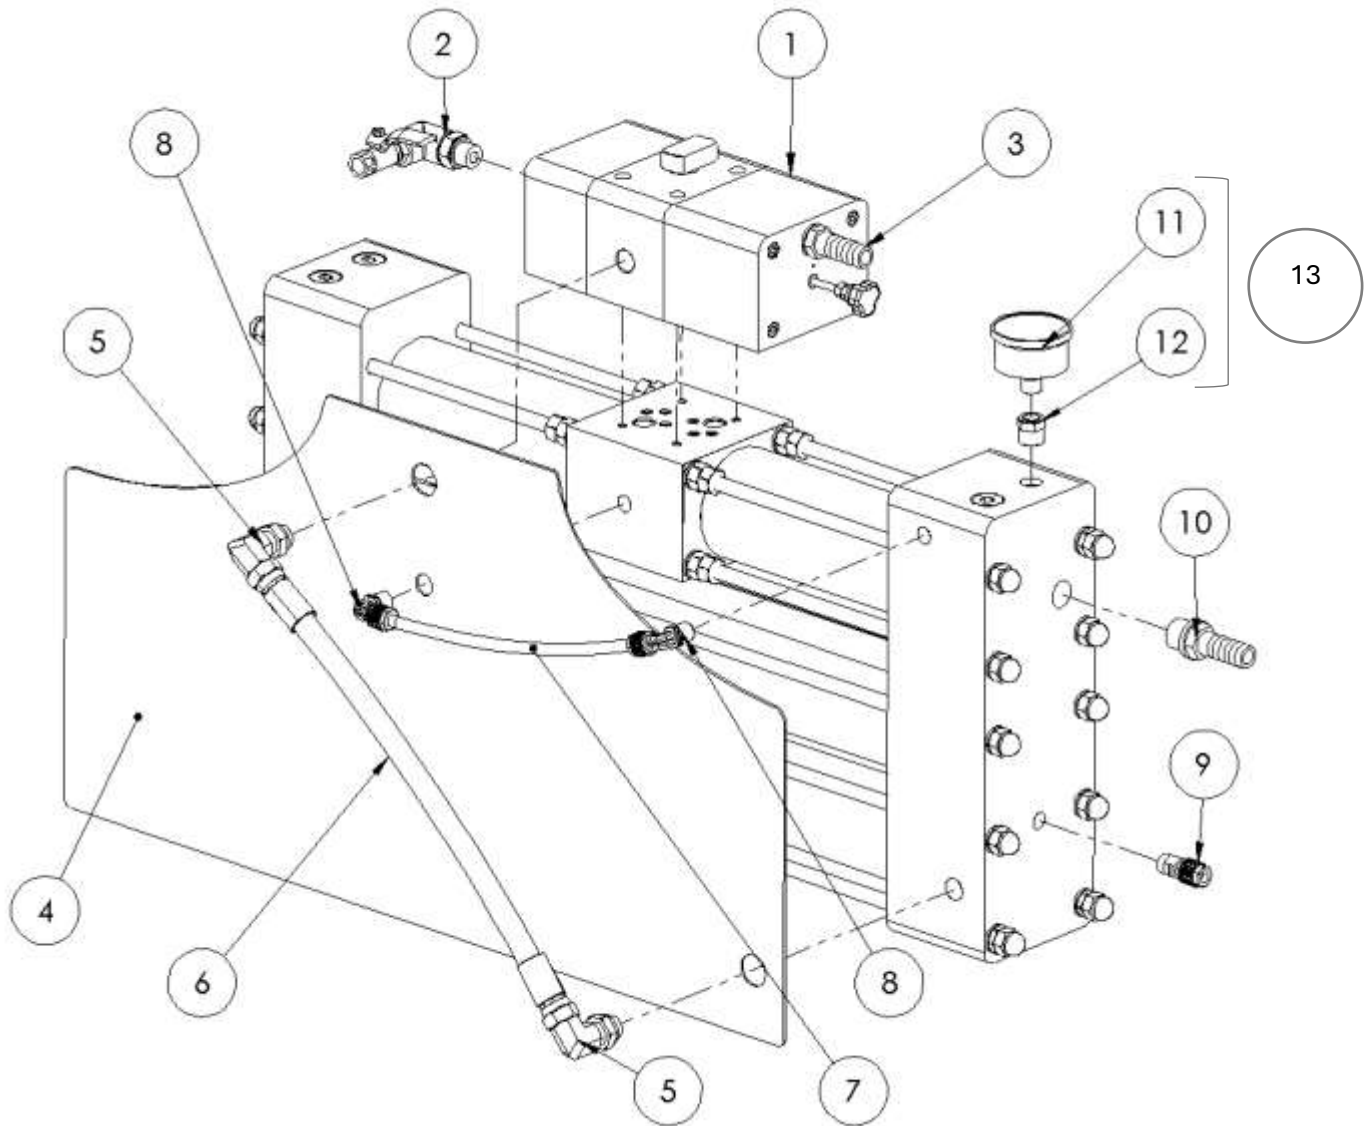

## INDEX

ZEN50 BASIC MAIN BODY .....	2
MAIN COMMUTATION VALVE ZEN30-50 .....	3
LOWER BODY ZEN50 .....	4
LOWER BODY: CILINDER&PISTONS .....	5

## ZEN50 BASIC MAIN BODY

#	Code	Description	Quantity
1	301001	MAIN COMMUTATION VALVE ZEN 30/50	1
2	211003	RESET BRANCH ZEN 50 BASIC	1
3	106079	PP FITTING - HOSEBARB 3/8" DIAM. 16	1
4	117002	BLACK COVER ZEN 50	1
5	105018	SS FITTING - MALE ADJUSTABLE ELBOW UNION 3/8" WITH CAPTIVE SEAL	2
6	205002	HIGH PRESSURE HOSE ZEN 50	1
7	106093	SALT WATER HOSE 6X8mm.	1
8	106028	PLASTIC SERTO FITTING 6X8 - MALE ADAPTOR ELBOW UNION 1/4"	2
9	106023	PLASTIC SERTO FITTING 6X8 - MALE ADAPTOR UNION 1/4"	1
10	106080	PP FITTING - HOSEBARB 1/2" DIAM. 16	1
15	207187	PRESSURE GAUGE 0-16 BAR - D50 BACK CONNECTION + FITTING	1

### NOT RETURN VALVE KIT (9)

#	Code	Description	Quantity
1	201008	IN/OUT MANIFOLD (RIGHT) ZEN 50 (includes #8#9)	1
2	208010	CARBON FIBRE CYLINDER ZEN 30/50	2
3	102015	CYLINDER CONDUIT ZEN	2
4	208008	VESSEL 2521 ZEN 30/50	2
5	109035	MEMBRANE 2521	2
6	201068	CENTRAL BODY ERS ZEN 50 ASSEMBLED	1
7	201009	BLIND MANIFOLD (LEFT) ZEN 50 ASSEMBLED (includes #8#9)	1
8	102016	Plate ZEN 30/50	2
9	201001	KIT ERS NON RETURN VALVE ZEN30/50 (3 PIECES)	1

## LOWER BODY: CILINDER&PISTONS

#	Code	Description	Quantity
1	212003	PISTON 30/60/80 - ZEN 30/50	2
2	212001	MAIN ROD Z30/50	1