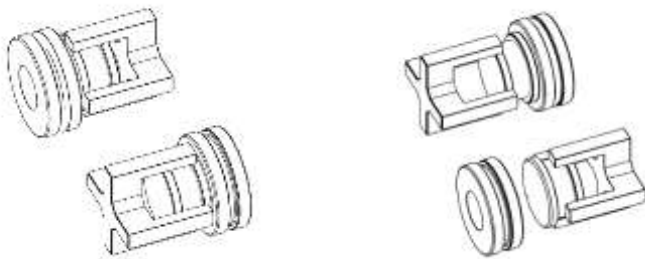

## ZEN50 BASIC MAIN BODY

#	Code	Description	Quantity
1	301001	MAIN COMMUTATION VALVE ZEN 30/50	1
2	211003	RESET BRANCH ZEN 50 BASIC	1
3	106079	PP FITTING - HOSEBARB 3/8" DIAM. 16	1
4	117002	BLACK COVER ZEN 50	1
5	105018	SS FITTING - MALE ADJUSTABLE ELBOW UNION 3/8" WITH CAPTIVE SEAL	2
6	205002	HIGH PRESSURE HOSE ZEN 50	1
7	106093	SALT WATER HOSE 6X8mm.	1
8	106028	PLASTIC SERTO FITTING 6X8 - MALE ADAPTOR ELBOW UNION 1/4"	2
9	106023	PLASTIC SERTO FITTING 6X8 - MALE ADAPTOR UNION 1/4"	1
10	106080	PP FITTING - HOSEBARB 1/2" DIAM. 16	1
15	207187	PRESSURE GAUGE 0-16 BAR - D50 BACK CONNECTION + FITTING	1

## MAIN COMMUTATION VALVE ZEN30-50

#	Code	Description	Quantity
1	201005	CENTRAL VALVE ZEN 30/ ZEN 50 ASSEMBLED includes #5	1
2	201006	RIGHT VALVE ZEN30/50 ASSEMBLED	1
3	201007	LEFT VALVE ZEN30/50 ASSEMBLED	1
4	212017	VALVE ROD (BROWN VERSION)	1
5	212007	VALVOLA DI DEPRESSURIZZAZIONE ZEN	1
6	201056	VALVE PISTONS KIT SMALL 30/60/80/100 (>2013)	1

## LOWER BODY ZEN50

### NOT RETURN VALVE KIT (9)

#	Code	Description	Quantity
1	201008	IN/OUT MANIFOLD (RIGHT) ZEN 50 (includes #8#9)	1
2	208010	CARBON FIBRE CYLINDER ZEN 30/50	2
3	102015	CYLINDER CONDUIT ZEN	2
4	208008	VESSEL 2521 ZEN 30/50	2
5	109035	MEMBRANE 2521	2
6	201068	CENTRAL BODY ERS ZEN 50 ASSEMBLED	1
7	201009	BLIND MANIFOLD (LEFT) ZEN 50 ASSEMBLED (includes #8#9)	1
8	102016	Plate ZEN 30/50	2
9	201001	KIT ERS NON RETURN VALVE ZEN30/50 (3 PIECES)	1